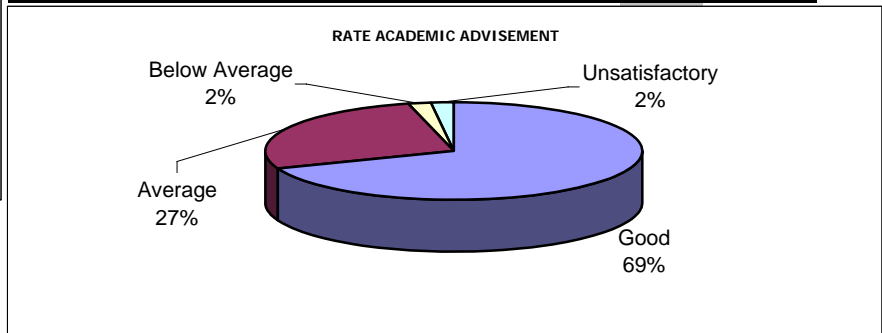

ABLE TO ENROLL IN ALL CLASSES

UNM-LA BERNALILLO STUDENT OPINION SURVEY SPRING 2006

Were not able to enroll in all classes due to:	2005	2006
Work conflict	6	7
Financial difficulties	5	0
Family responsibilities	4	2
Course(s) not offered	9	10
Class closed	4	3
Class cancelled	4	15
Course scheduling conflict	6	4
Other	1	2

UNM-LA BERNALILLO STUDENT OPINION SURVEY SPRING 2006

Sought academic counseling prior to first day	YES	NO	N/A	Rate academic advisement received	2005	2006
2005	96	30	2	Good	71	36
2006	49	16	0	Average	20	14
				Below Average	2	1
				Unsatisfactory	2	1