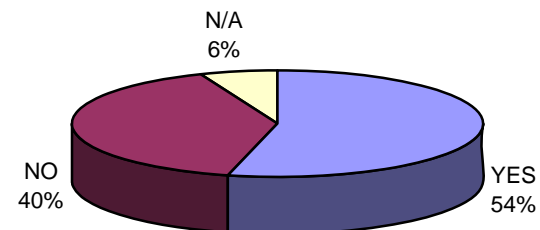

PLAN TO CONTINUE AT UNMLA

ETHNIC BREAKDOWN	2005	2006
American Indian	19	14
Asian	0	1
Black or African American	0	0
Hispanic or Latino	77	23
White	14	7
Other	3	1
N/A	7	19

ETHNIC BREAKDOWN

Were able to enroll in all classes	YES	NO	N/A
2005	90	35	3
2006	35	26	4

ABLE TO ENROLL IN ALL CLASSES

UNM-LA BERNALILLO STUDENT OPINION SURVEY SPRING 2006

Were not able to enroll in all classes due to:	2005	2006
Work conflict	6	7
Financial difficulties	5	0
Family responsibilities	4	2
Course(s) not offered	9	10
Class closed	4	3
Class cancelled	4	15
Course scheduling conflict	6	4
Other	1	2

UNM-LA BERNALILLO STUDENT OPINION SURVEY SPRING 2006

Sought academic counseling prior to first day	YES	NO	N/A	Rate academic advisement received	2005	2006
2005	96	30	2	Good	71	36
2006	49	16	0	Average	20	14
				Below Average	2	1
				Unsatisfactory	2	1