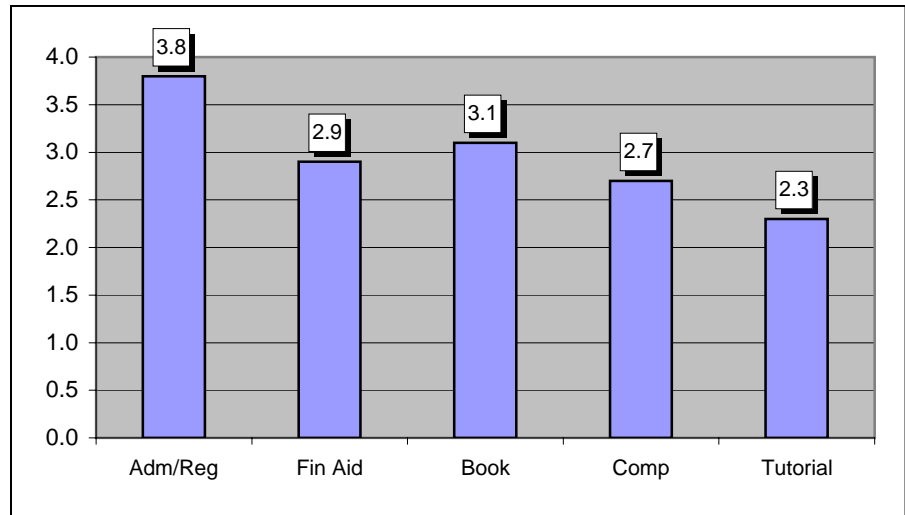

Rate academic advisors providing advisement		
4=Good, 3=Average, 2= Below Average,		
Advisor	Rating	Resp.
Dr. Abeita	4	2
Dr. Ramirez	4	1
Michelle Ueland	3.3	10
Kathryn Vigil	3.8	19
Main Campus ABQ	3	1
Other	3.5	4

Reasons for not seeking academic advisement	
Did not need	5
Did not know about advising	2
Could not reach advisor	1

Rating of Bernalillo Site services: 1 Unsat. - 5 Outstanding		
	2005	2006
Admissions/Registration	4.2	3.8
Fin Aid/Scholarships	3.7	2.9
Booksales	n/a	3.1
Computer Facilities	3.8	2.7
Tutorial Services	3.8	2.3