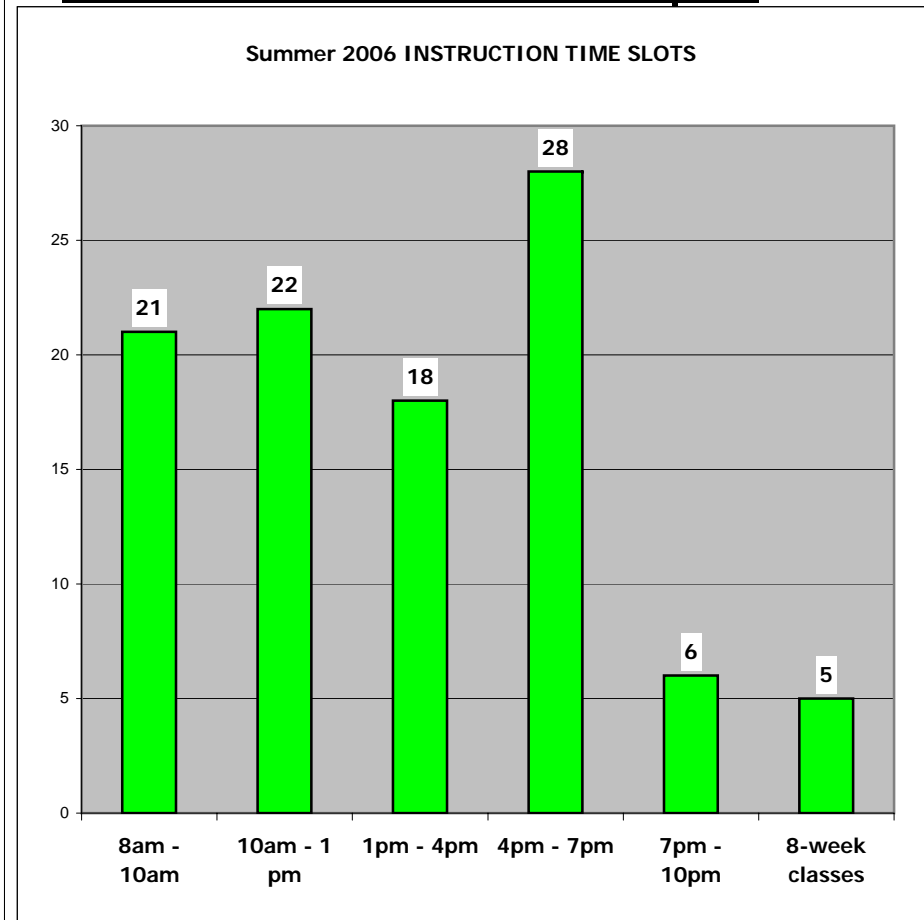

UNM-LA BERNALILLO STUDENT OPINION SURVEY SPRING 2006

Preferred Instruction days Summer 2006	
Once a week	38
Twice a week	36
Three times a week	10
Four times a week	5
Weekdays	9

Preferred Instruction time slots Summer 2006	
8am - 10am	21
10am - 1 pm	22
1pm - 4pm	18
4pm - 7pm	28
7pm - 10pm	6
8-week classes	5