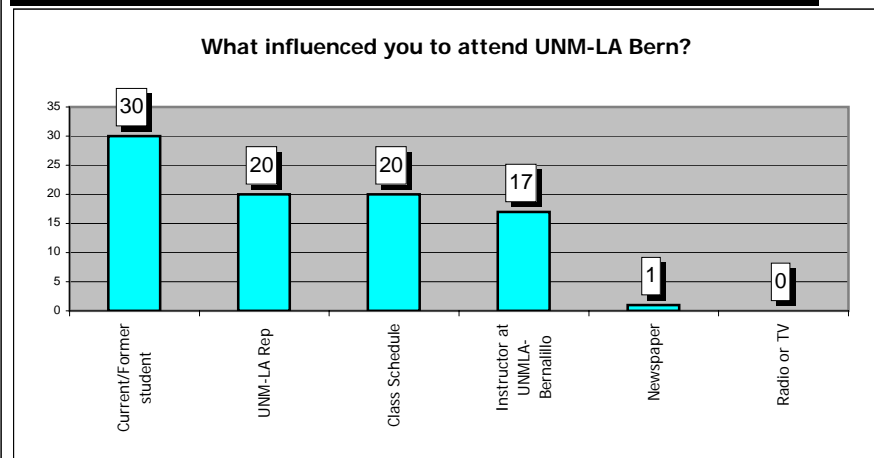

What influenced you to attend UNM-LA Bern?

	2005	2006
Current/Former student	71	30
UNM-LA Rep	54	20
Class Schedule	34	20
Instructor at UNMLA-Bernalillo	n/a	17
Newspaper	0	1
Radio or TV	0	0