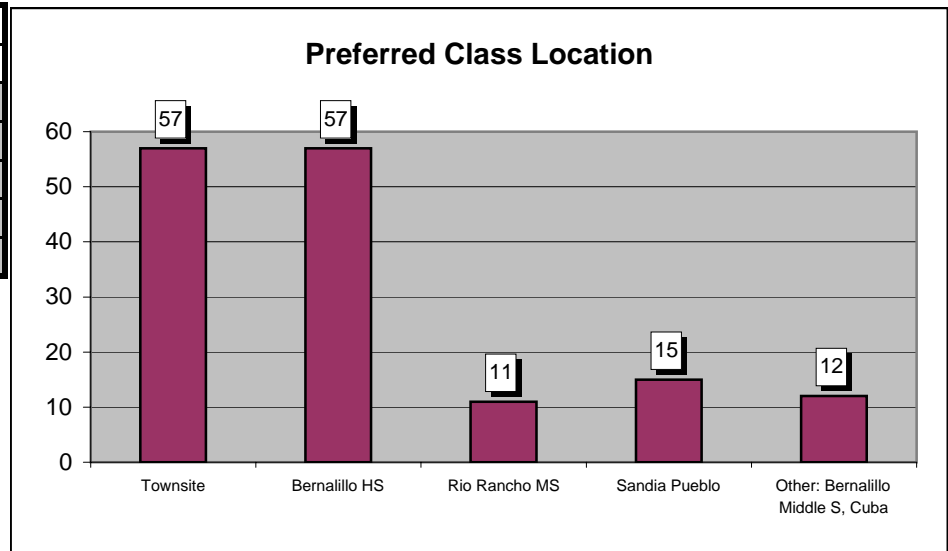

UNM-LA BERNALILLO STUDENT OPINION SURVEY SPRING 2006

Preferred Instruction days Fall 2006	
Once a week	47
Twice a week	18
Three times a week	6
Four times a week	3
Weekdays	5

Preferred Instruction time slots Fall 2006	
8am - 10am	8
10am - 1 pm	10
1pm - 4pm	11
4pm - 7pm	44
7pm - 10pm	10
8-week classes	7

Best Sources of UNM-LA info		
	2005	2006
Sandoval Sign Post	22	13
Web Site	68	41
Albuquerque Journal	13	5
Rio Rancho Observer	3	2
Radio	2	1
TV Station	1	1
Direct Mail to my home	49	10
Other	4	16

What influenced you to attend UNM-LA Bern?

	2005	2006
Current/Former student	71	30
UNM-LA Rep	54	20
Class Schedule	34	20
Instructor at UNMLA-Bernalillo	n/a	17
Newspaper	0	1
Radio or TV	0	0

UNM-LA BERNALILLO STUDENT OPINION SURVEY SPRING 2006

Preferred class location		
	2005	2006
Townsite	90	57
Bernalillo HS	102	57
Rio Rancho MS	22	11
Sandia Pueblo	37	15
Other: Bernalillo Middle S, Cuba	n/a	12