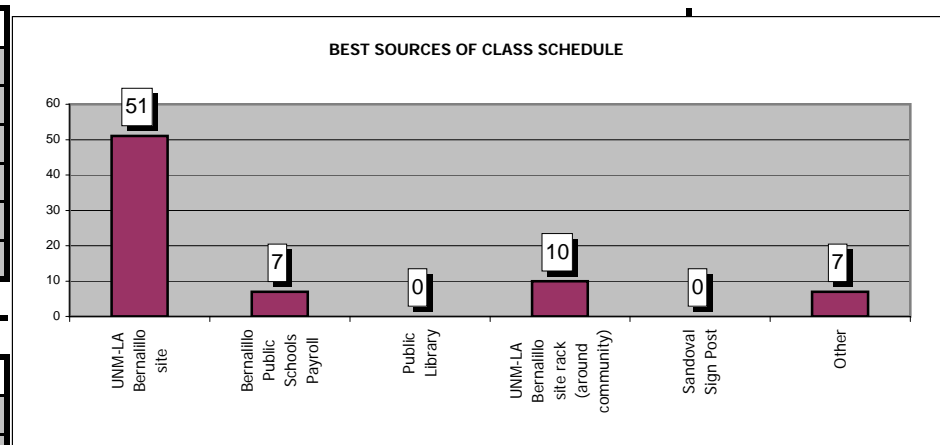

UNM-LA BERNALILLO STUDENT OPINION SURVEY SPRING 2006

Preferred Instruction days Summer 2006	
Once a week	38
Twice a week	36
Three times a week	10
Four times a week	5
Weekdays	9

Preferred Instruction time slots Summer 2006	
8am - 10am	21
10am - 1 pm	22
1pm - 4pm	18
4pm - 7pm	28
7pm - 10pm	6
8-week classes	5

UNM-LA BERNALILLO STUDENT OPINION SURVEY SPRING 2006

Preferred Instruction days Fall 2006	
Once a week	47
Twice a week	18
Three times a week	6
Four times a week	3
Weekdays	5

Preferred Instruction time slots Fall 2006	
8am - 10am	8
10am - 1 pm	10
1pm - 4pm	11
4pm - 7pm	44
7pm - 10pm	10
8-week classes	7

UNM-LA BERNALILLO STUDENT OPINION SURVEY SPRING 2006

Where did you get the class schedule?	2005	2006
UNM-LA Bernalillo site	95	51
Bernalillo Public Schools Payroll	19	7
Public Library	0	0
UNM-LA Bernalillo site rack (around community)	16	10
Sandoval Sign Post	0	0
Other	13	7