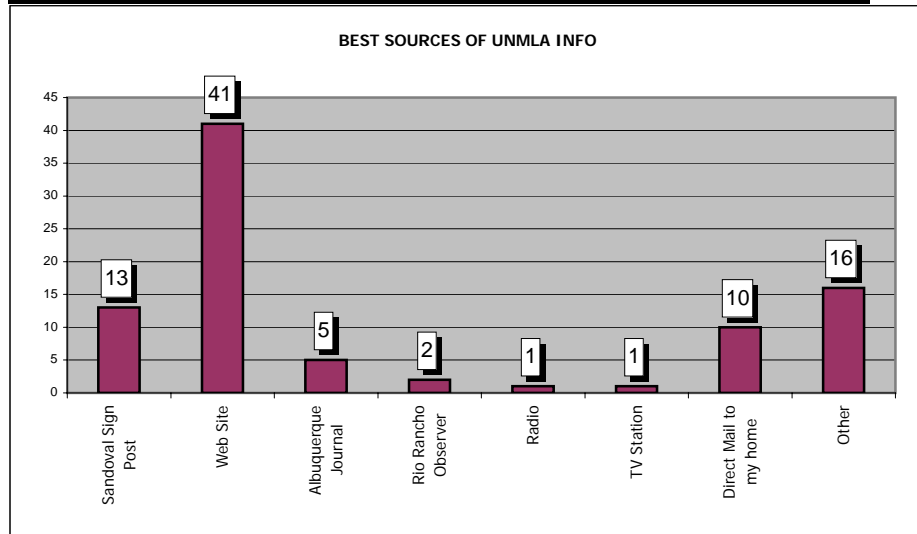

Best Sources of UNM-LA info		
	2005	2006
Sandoval Sign Post	22	13
Web Site	68	41
Albuquerque Journal	13	5
Rio Rancho Observer	3	2
Radio	2	1
TV Station	1	1
Direct Mail to my home	49	10
Other	4	16