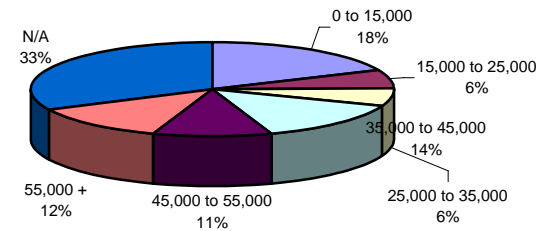

UNM-LA BERNALILLO STUDENT OPINION SURVEY

Spring 2006

Analysis based on 65 valid responses.

UNM-LA BERNALILLO STUDENT OPINION SURVEY SPRING 2006

How many credit hours are you taking this semester?

	2005	2006
1 - 5	51	19
6 - 11	46	25
12 or more	31	17

CREDIT ENROLLMENT

Range of annual household income	2005	2006
0 to 15,000	26	12
15,000 to 25,000	24	4
25,000 to 35,000	14	4
35,000 to 45,000	10	9
45,000 to 55,000	10	7
55,000 +	27	8
N/A	17	21

ANNUAL HOUSEHOLD INCOME

Are you the first person in your immediate family to attend college?

	YES	NO	N/A
2005	47	70	11
2006	34	31	0

FIRST TO ATTEND COLLEGE

What year were you born?	2006	2005
Average	1972	37yrs
Oldest	1946	60yrs
Youngest	1988	18yrs