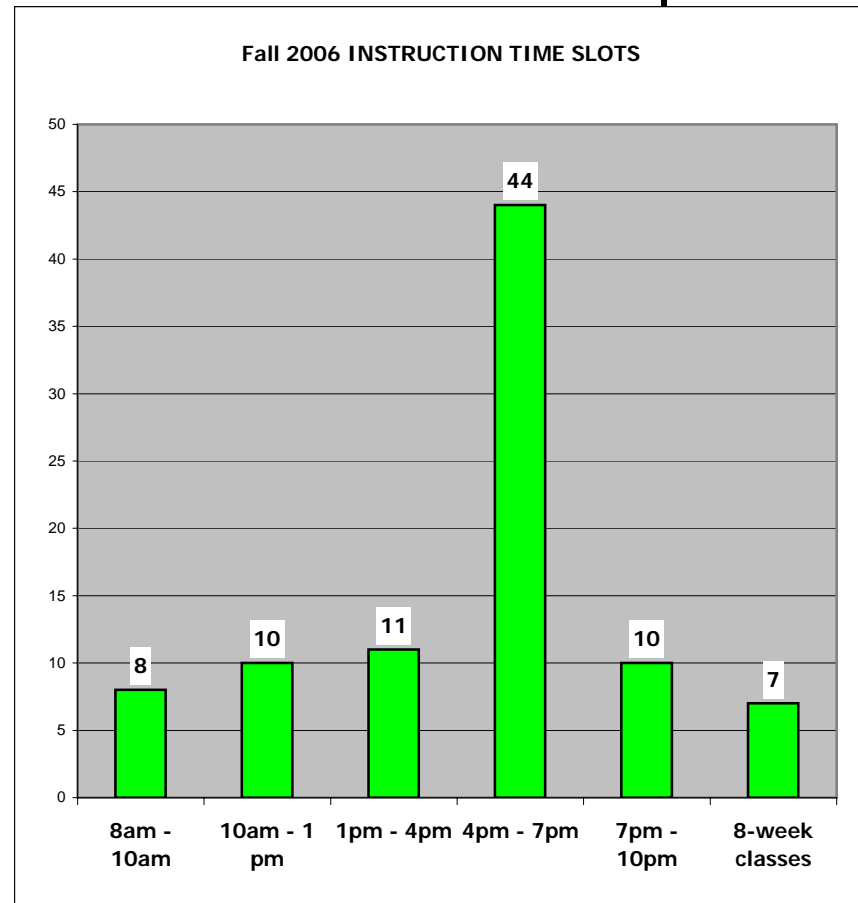

Preferred Instruction time slots Fall 2006	
8am - 10am	8
10am - 1 pm	10
1pm - 4pm	11
4pm - 7pm	44
7pm - 10pm	10
8-week classes	7