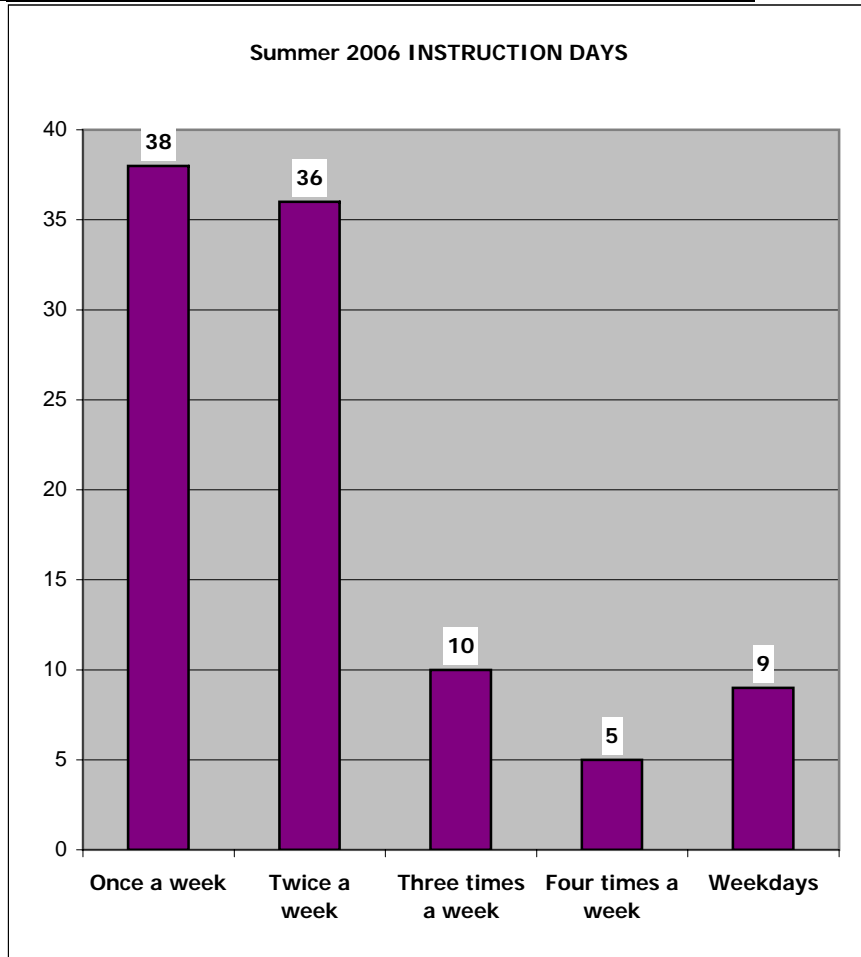

Reasons for not seeking academic advisement	
Did not need	5
Did not know about advising	2
Could not reach advisor	1

Rating of Bernalillo Site services: 1 Unsat. - 5 Outstanding		
	2005	2006
Admissions/Registration	4.2	3.8
Fin Aid/Scholarships	3.7	2.9
Booksales	n/a	3.1
Computer Facilities	3.8	2.7
Tutorial Services	3.8	2.3

UNM-LA BERNALILLO STUDENT OPINION SURVEY SPRING 2006

Preferred Instruction days Summer 2006	
Once a week	38
Twice a week	36
Three times a week	10
Four times a week	5
Weekdays	9

Preferred Instruction time slots Summer 2006	
8am - 10am	21
10am - 1 pm	22
1pm - 4pm	18
4pm - 7pm	28
7pm - 10pm	6
8-week classes	5