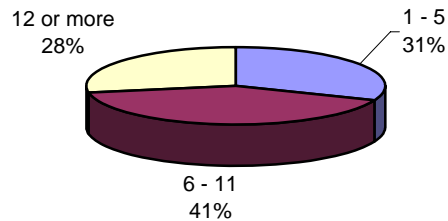

UNM-LA BERNALILLO STUDENT OPINION SURVEY

Spring 2006

Analysis based on 65 valid responses.

UNM-LA BERNALILLO STUDENT OPINION SURVEY SPRING 2006

How many credit hours are you taking this semester?

	2005	2006
1 - 5	51	19
6 - 11	46	25
12 or more	31	17

CREDIT ENROLLMENT

Range of annual household income	2005	2006
0 to 15,000	26	12
15,000 to 25,000	24	4
25,000 to 35,000	14	4
35,000 to 45,000	10	9
45,000 to 55,000	10	7
55,000 +	27	8
N/A	17	21

ANNUAL HOUSEHOLD INCOME

Are you the first person in your immediate family to attend college?

	YES	NO	N/A
2005	47	70	11
2006	34	31	0

FIRST TO ATTEND COLLEGE

What year were you born?	2006	2005
Average	1972	37yrs
Oldest	1946	60yrs
Youngest	1988	18yrs