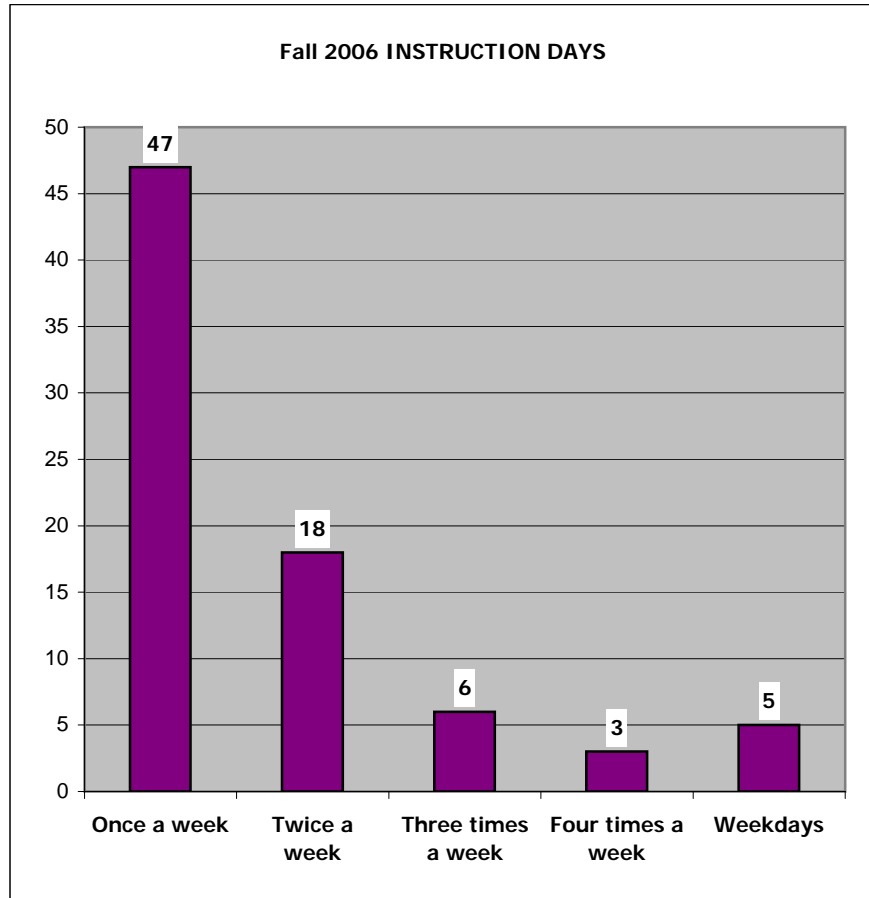

UNM-LA BERNALILLO STUDENT OPINION SURVEY SPRING 2006

Preferred Instruction days Summer 2006	
Once a week	38
Twice a week	36
Three times a week	10
Four times a week	5
Weekdays	9

Preferred Instruction time slots Summer 2006	
8am - 10am	21
10am - 1 pm	22
1pm - 4pm	18
4pm - 7pm	28
7pm - 10pm	6
8-week classes	5

UNM-LA BERNALILLO STUDENT OPINION SURVEY SPRING 2006

Preferred Instruction days Fall 2006	
Once a week	47
Twice a week	18
Three times a week	6
Four times a week	3
Weekdays	5

Preferred Instruction time slots Fall 2006	
8am - 10am	8
10am - 1 pm	10
1pm - 4pm	11
4pm - 7pm	44
7pm - 10pm	10
8-week classes	7